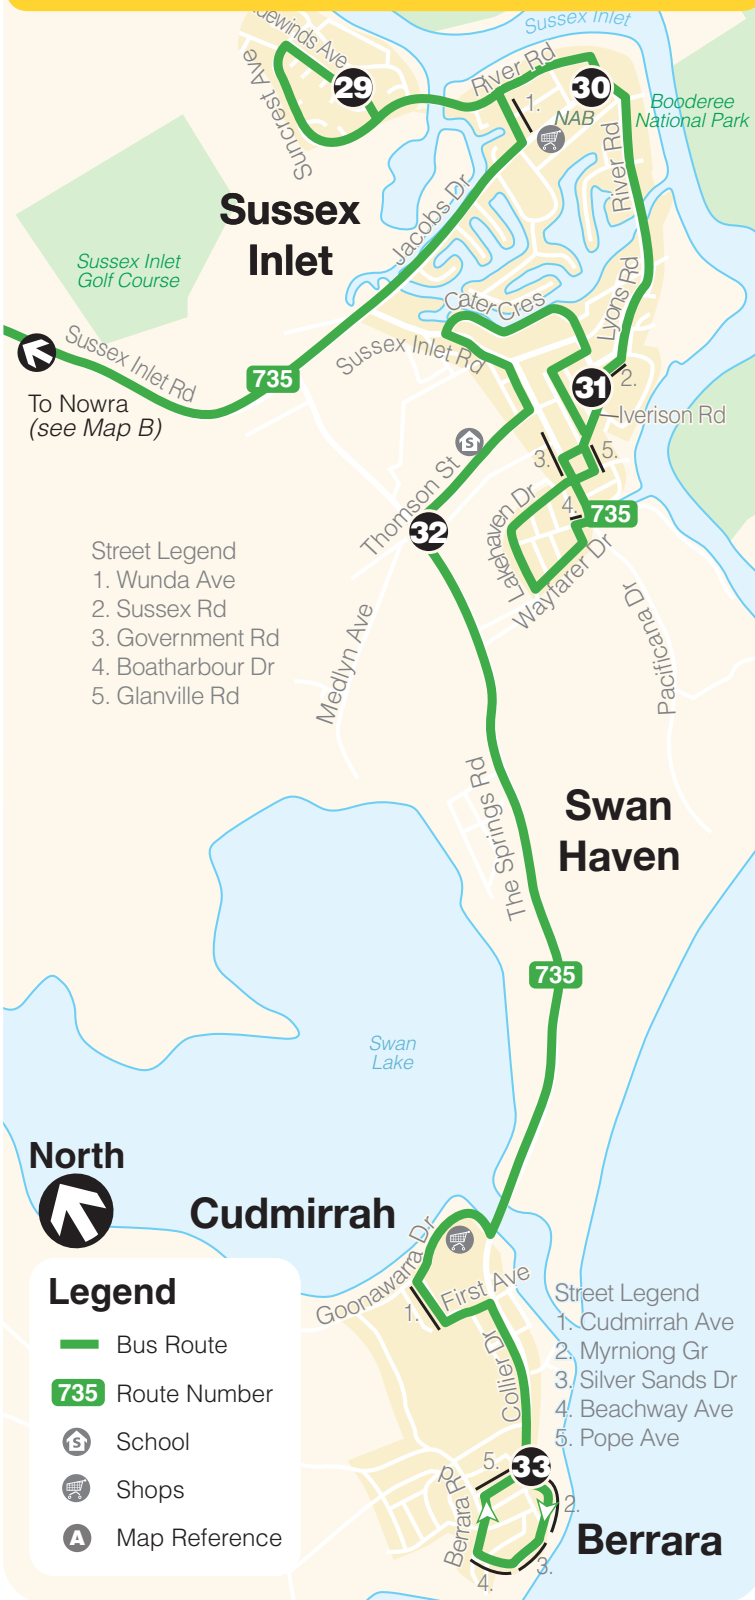

Sussex Inlet

Bus Map F

To Nowra
(see Map B)

- Street Legend
1. Wunda Ave
 2. Sussex Rd
 3. Government Rd
 4. Boatharbour Dr
 5. Glanville Rd

Swan Haven

North

Cudmirrah

Legend

- Bus Route
- 735** Route Number
- School
- Shops
- Map Reference

- Street Legend
1. Cudmirrah Ave
 2. Myrning Gr
 3. Silver Sands Dr
 4. Beachway Ave
 5. Pope Ave

Berrara