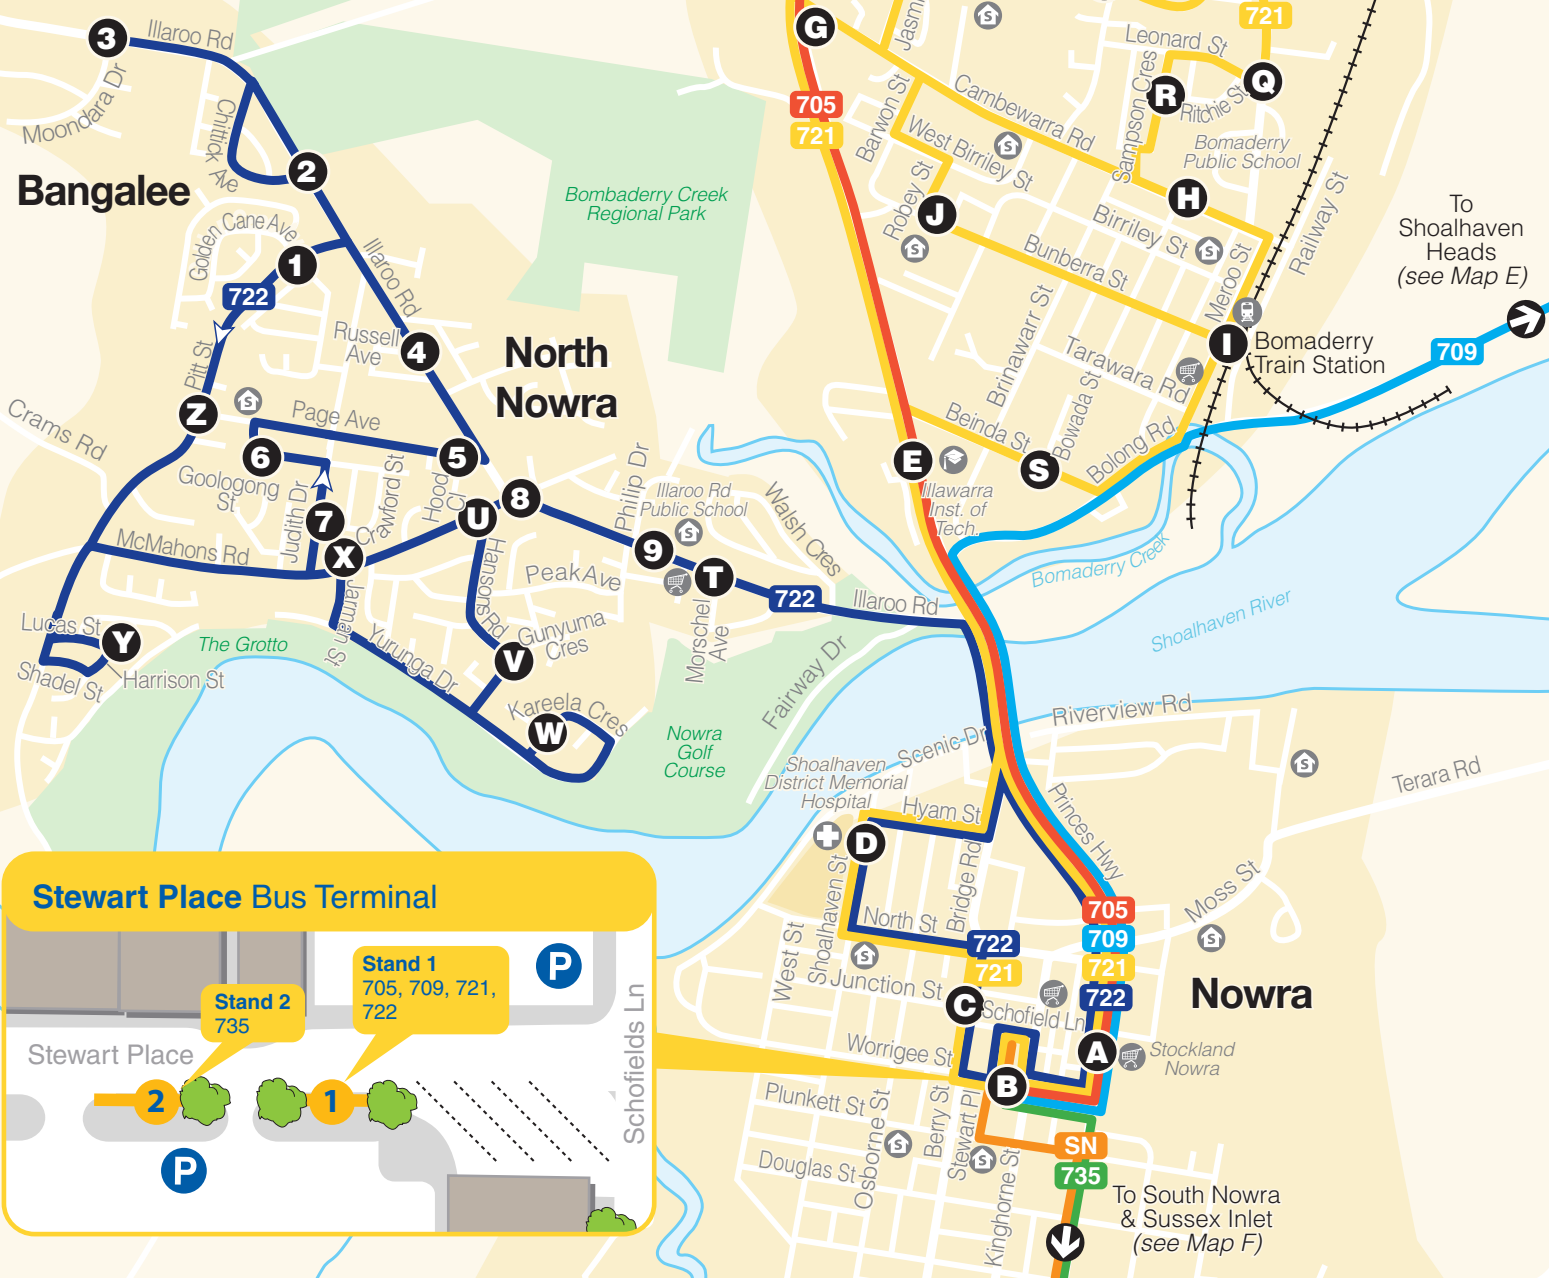

Bomaderry & North Nowra

Bus Map B

Legend

- Bus Route
- Educational Institution
- Route Number
- Shops
- Hospital
- Train Station
- School
- Map Reference

Stewart Place Bus Terminal

Stand 1: 705, 709, 721, 722

Stand 2: 735

Stewart Place

Schofields Ln