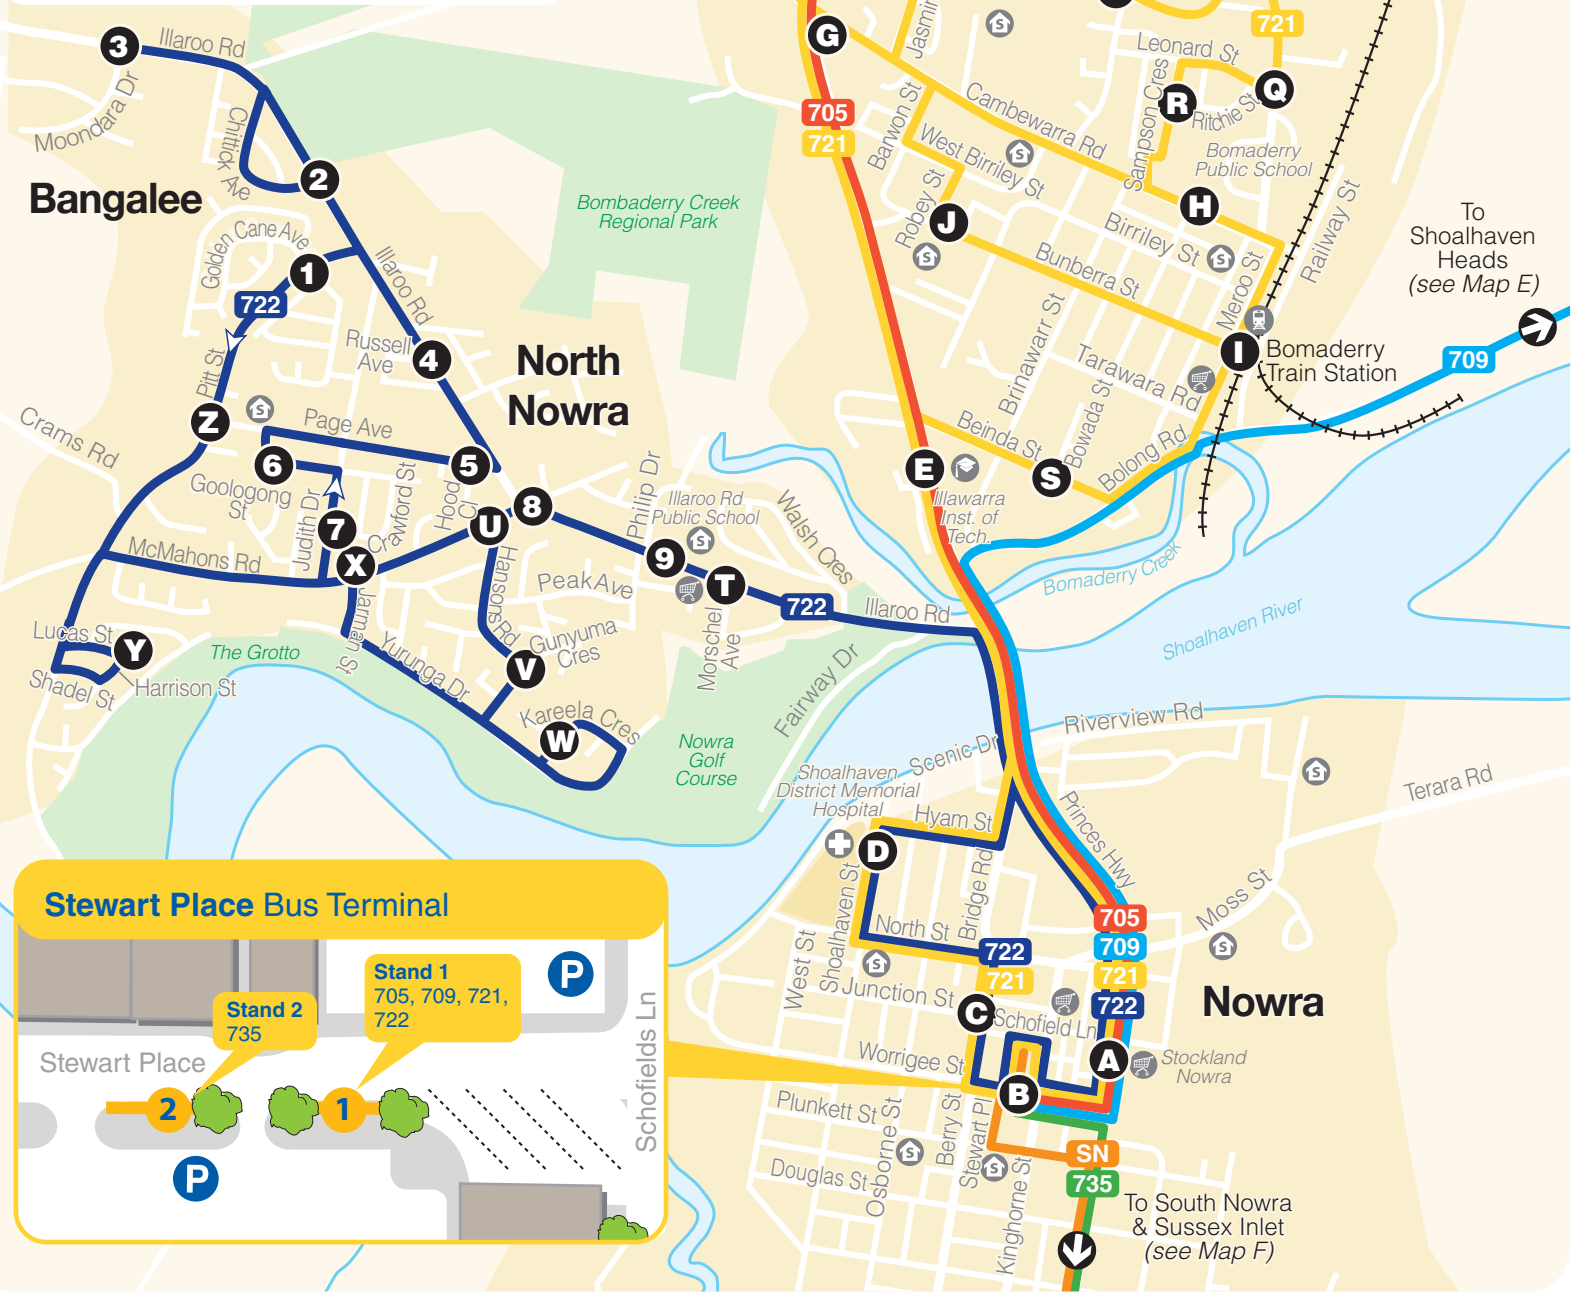

Bomaderry & North Nowra Bus Map B

Legend

- Bus Route
- 721 Route Number
- ⊕ Hospital
- 🏫 Educational Institution
- 🛒 Shops
- 🚂 Train Station
- 🎓 School
- A Map Reference

Sussex Inlet Bus Map F