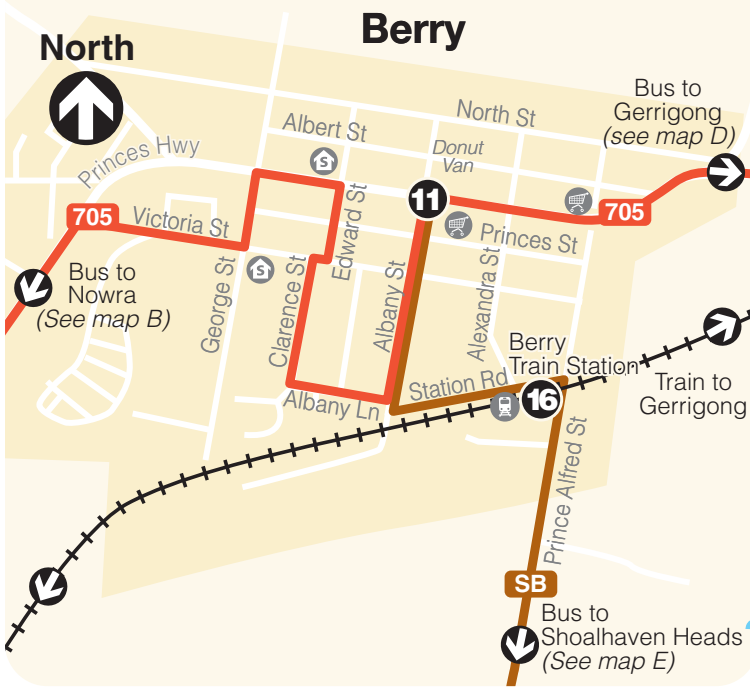

# Bomaderry & North Nowra Bus Map B

- ### Legend
- Bus Route
  - 721 Route Number
  - ⊕ Hospital
  - 🏫 Educational Institution
  - 🏪 Shops
  - 🚂 Train Station
  - 🏠 Map Reference

### Stewart Place Bus Terminal

Stand 1: 705, 709, 721, 722  
Stand 2: 735

# Berry Bus Map C

# Gerrington Bus Map D

- ### Legend
- Bus Route
  - 705 Route Number
  - 🚂 Train Station
  - 🏪 Shops
  - 🏠 Map Reference